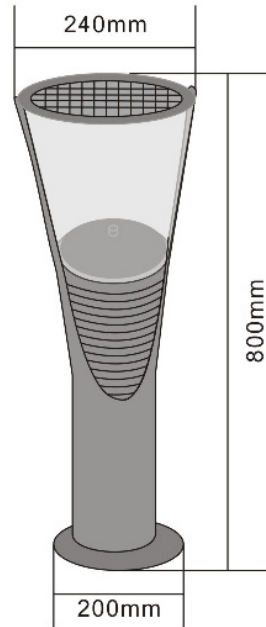

Solar Outdoor Lighting Systems (II)

Solar Lawn Lamps

Solar Lawn Lamp GK-CP40

Model	GK-CP40
Solar Panel	Monocrystal 2.5W
LED	Ø5, 18 pcs LED
Light Color	White/Warm White
Lumen	108LM
Battery	6V/4Ah
Lamp Size	215x200x800mm
Housing	Casting Aluminum
Finish	Silver Grey
Mounting	Embedded, Surface Mounted
Anchorage	Anchor base with stainless steel screws
Operation	
Operation Time	12 hrs
Solar Deprivation Limit	4 days
On/Off	Photo Sensor
Switch Level	30 Lux
Temperature	-40°C to +80°C
Protection	IP65

Solar Lawn Lamps

www.geokingsolar.com

Solar Lawn Lamp GK-CP41

Model	GK-CP41
Solar Panel	Monocrystal 2.5W
LED	Ø5, 18 pcs LED
Light Color	White/Warm White
Lumen	108LM
Battery	6V/4Ah
Lamp Size	230x220x800mm
Housing	Casting Aluminum
Finish	Silver Grey
Mounting	Embedded, Surface Mounted
Anchorage	Anchor base with stainless steel screws
Operation	
Operation Time	12 hrs
Solar Deprivation Limit	4 days
On/Off	Photo Sensor
Switch Level	30 Lux
Temperature	-40°C to +80°C
Protection	IP65

Model	GK-CP80
Solar Panel	Monocrystal 2.5W
LED	Ø5, 12/24 pcs LED
Light Color	White/Warm White
Lumen	144LM
Battery	6V/4Ah
Lamp Size	215x215x800mm
Housing	Casting Aluminum
Finish	Silver Grey
Mounting	Embedded, Surface Mounted
Anchorage	Anchor base with stainless steel screws
Operation	
Operation Time	12 hrs
Solar Deprivation Limit	4 days
On/Off	Photo Sensor
Switch Level	30 Lux
Temperature	-40°C to +80°C
Protection	IP65

Model	GK-CP83
Solar Panel	Monocrystal 2.5W
LED	Ø5, 12/24 pcs LED
Light Color	White/Warm White
Lumen	144LM
Battery	6V/4Ah
Lamp Size	240x240x600mm
Housing	Casting Aluminum
Finish	Silver Grey
Mounting	Embedded, Surface Mounted
Anchorage	Anchor base with stainless steel screws
Operation	
Operation Time	12 hrs
Solar Deprivation Limit	4 days
On/Off	Photo Sensor
Switch Level	30 Lux
Temperature	-40°C to +80°C
Protection	IP65