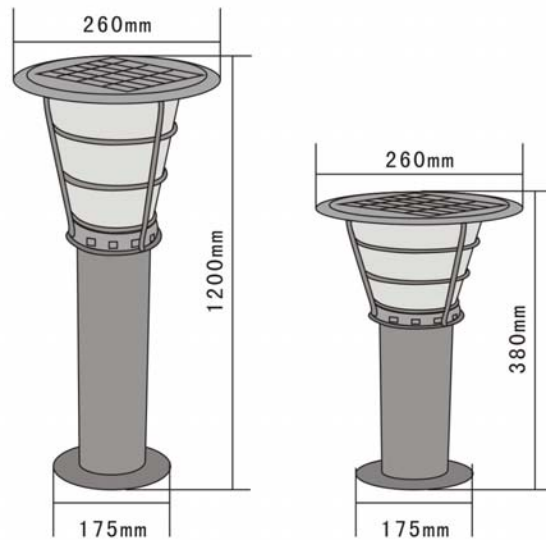

Solar Lawn Lamp GK-2602