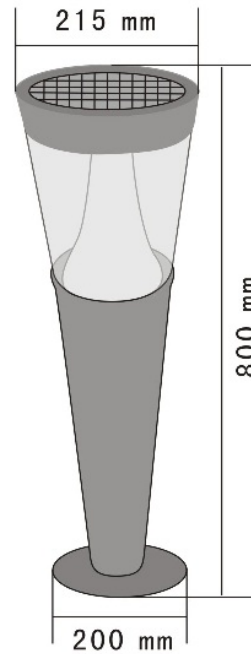

Solar Outdoor Lighting Systems (II)

Solar Lawn Lamps

Solar Lawn Lamp GK-CP40

Model	GK-CP40
Solar Panel	Monocrystal 2.5W
LED	Ø5, 18 pcs LED
Light Color	White/Warm White
Lumen	108LM
Battery	6V/4Ah
Lamp Size	215x200x800mm
Housing	Casting Aluminum
Finish	Silver Grey
Mounting	Embedded, Surface Mounted
Anchorage	Anchor base with stainless steel screws
Operation	
Operation Time	12 hrs
Solar Deprivation Limit	4 days
On/Off	Photo Sensor
Switch Level	30 Lux
Temperature	-40°C to +80°C
Protection	IP65

Solar Lawn Lamps

www.geokingsolar.com

Solar Lawn Lamp GK-CP41

Model	GK-CP41
Solar Panel	Monocrystal 2.5W
LED	Ø5, 18 pcs LED
Light Color	White/Warm White
Lumen	108LM
Battery	6V/4Ah
Lamp Size	230x220x800mm
Housing	Casting Aluminum
Finish	Silver Grey
Mounting	Embedded, Surface Mounted
Anchorage	Anchor base with stainless steel screws
Operation	
Operation Time	12 hrs
Solar Deprivation Limit	4 days
On/Off	Photo Sensor
Switch Level	30 Lux
Temperature	-40°C to +80°C
Protection	IP65

Solar Lawn Lamps

www.geokingsolar.com

Solar Lawn Lamp GK-CP48

Model	GK-CP48
Solar Panel	Monocrystal 2.5W
LED	Ø5, 12/24 pcs LED
Light Color	White/Warm White
Lumen	144LM
Battery	6V/4Ah
Lamp Size	215x215x600mm 215x215x800mm
Housing	Casting Aluminum
Finish	Silver Grey
Mounting	Embedded, Surface Mounted
Anchorage	Anchor base with stainless steel screws
Operation	
Operation Time	12 hrs
Solar Deprivation Limit	4 days
On/Off	Photo Sensor
Switch Level	30 Lux
Temperature	-40°C to +80°C
Protection	IP65

Model	GK-CP80
Solar Panel	Monocrystal 2.5W
LED	Ø5, 12/24 pcs LED
Light Color	White/Warm White
Lumen	144LM
Battery	6V/4Ah
Lamp Size	215x215x800mm
Housing	Casting Aluminum
Finish	Silver Grey
Mounting	Embedded, Surface Mounted
Anchorage	Anchor base with stainless steel screws
Operation	
Operation Time	12 hrs
Solar Deprivation Limit	4 days
On/Off	Photo Sensor
Switch Level	30 Lux
Temperature	-40°C to +80°C
Protection	IP65