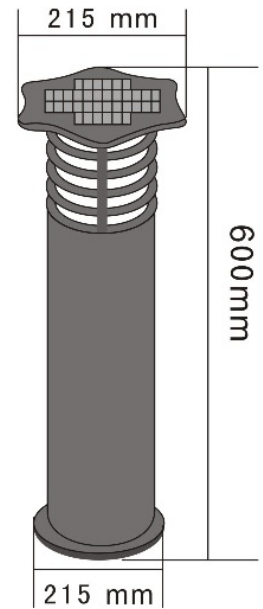

Solar Outdoor Lighting Systems (II)

Solar Lawn Lamps

Solar Lawn Lamp GK-CP40

Model	GK-CP40
Solar Panel	Monocrystal 2.5W
LED	Ø5, 18 pcs LED
Light Color	White/Warm White
Lumen	108LM
Battery	6V/4Ah
Lamp Size	215x200x800mm
Housing	Casting Aluminum
Finish	Silver Grey
Mounting	Embedded, Surface Mounted
Anchorage	Anchor base with stainless steel screws
Operation	
Operation Time	12 hrs
Solar Deprivation Limit	4 days
On/Off	Photo Sensor
Switch Level	30 Lux
Temperature	-40°C to +80°C
Protection	IP65

Q L Enterprises, Inc.

2865 N Berkeley Lake Road NW, Suite 2, Duluth, GA 30096

Tel.: (678)957-1187 Fax: (678)957-1159 email: sales@geosolution.com

Solar Lawm Lamp GK-CP46

Model	GK-CP46
Solar Panel	Monocrystal 2.5W
LED	Ø5, 12/24 pcs LED
Light Color	White/Warm White
Lumen	144LM
Battery	6V/4Ah
Lamp Size	250x240mm
Housing	Aluminum
Finish	Silver Grey
Mounting	Embedded, Surface Mounted
Anchorage	Anchor base with stainless steel screws
Operation	
Operation Time	12 hrs
Solar Deprivation Limit	4 days
On/Off	Photo Sensor
Switch Level	30 Lux
Temperature	-40°C to +80°C

Solar Lawn Lamps

www.geokingsolar.com

Solar Lawn Lamp GK-CP48

Model	GK-CP48
Solar Panel	Monocrystal 2.5W
LED	Ø5, 12/24 pcs LED
Light Color	White/Warm White
Lumen	144LM
Battery	6V/4Ah
Lamp Size	215x215x600mm 215x215x800mm
Housing	Casting Aluminum
Finish	Silver Grey
Mounting	Embedded, Surface Mounted
Anchorage	Anchor base with stainless steel screws
Operation	
Operation Time	12 hrs
Solar Deprivation Limit	4 days
On/Off	Photo Sensor
Switch Level	30 Lux
Temperature	-40°C to +80°C
Protection	IP65

Model	GK-CP80
Solar Panel	Monocrystal 2.5W
LED	Ø5, 12/24 pcs LED
Light Color	White/Warm White
Lumen	144LM
Battery	6V/4Ah
Lamp Size	215x215x800mm
Housing	Casting Aluminum
Finish	Silver Grey
Mounting	Embedded, Surface Mounted
Anchorage	Anchor base with stainless steel screws
Operation	
Operation Time	12 hrs
Solar Deprivation Limit	4 days
On/Off	Photo Sensor
Switch Level	30 Lux
Temperature	-40°C to +80°C
Protection	IP65