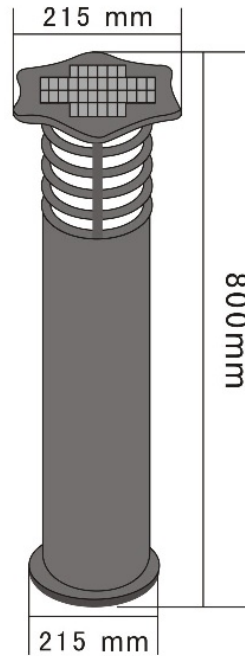

Solar Lawn Lamps

www.geokingsolar.com

Solar Lawn Lamp GK-CP41

Model	GK-CP41
Solar Panel	Monocrystal 2.5W
LED	Ø5, 18 pcs LED
Light Color	White/Warm White
Lumen	108LM
Battery	6V/4Ah
Lamp Size	230x220x800mm
Housing	Casting Aluminum
Finish	Silver Grey
Mounting	Embedded, Surface Mounted
Anchorage	Anchor base with stainless steel screws
Operation	
Operation Time	12 hrs
Solar Deprivation Limit	4 days
On/Off	Photo Sensor
Switch Level	30 Lux
Temperature	-40°C to +80°C
Protection	IP65

Q L Enterprises, Inc.

2865 N Berkeley Lake Road NW, Suite 2, Duluth, GA 30096

Tel.: (678)957-1187 Fax: (678)957-1159 email: sales@geosolution.com

Solar Lawm Lamp GK-CP46

Model	GK-CP46
Solar Panel	Monocrystal 2.5W
LED	Ø5, 12/24 pcs LED
Light Color	White/Warm White
Lumen	144LM
Battery	6V/4Ah
Lamp Size	250x240mm
Housing	Aluminum
Finish	Silver Grey
Mounting	Embedded, Surface Mounted
Anchorage	Anchor base with stainless steel screws
Operation	
Operation Time	12 hrs
Solar Deprivation Limit	4 days
On/Off	Photo Sensor
Switch Level	30 Lux
Temperature	-40°C to +80°C

Solar Lawn Lamps

www.geokingsolar.com

Solar Lawn Lamp GK-CP48

Model	GK-CP48
Solar Panel	Monocrystal 2.5W
LED	Ø5, 12/24 pcs LED
Light Color	White/Warm White
Lumen	144LM
Battery	6V/4Ah
Lamp Size	215x215x600mm 215x215x800mm
Housing	Casting Aluminum
Finish	Silver Grey
Mounting	Embedded, Surface Mounted
Anchorage	Anchor base with stainless steel screws
Operation	
Operation Time	12 hrs
Solar Deprivation Limit	4 days
On/Off	Photo Sensor
Switch Level	30 Lux
Temperature	-40°C to +80°C
Protection	IP65

Model	GK-CP80
Solar Panel	Monocrystal 2.5W
LED	Ø5, 12/24 pcs LED
Light Color	White/Warm White
Lumen	144LM
Battery	6V/4Ah
Lamp Size	215x215x800mm
Housing	Casting Aluminum
Finish	Silver Grey
Mounting	Embedded, Surface Mounted
Anchorage	Anchor base with stainless steel screws
Operation	
Operation Time	12 hrs
Solar Deprivation Limit	4 days
On/Off	Photo Sensor
Switch Level	30 Lux
Temperature	-40°C to +80°C
Protection	IP65