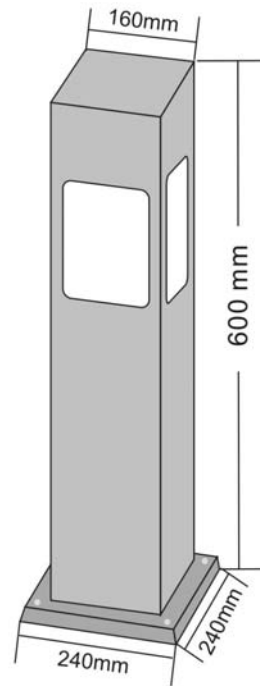

Solar Lawn Lamps

www.geokingsolar.com

Solar Lawn Lamp GK-CP83