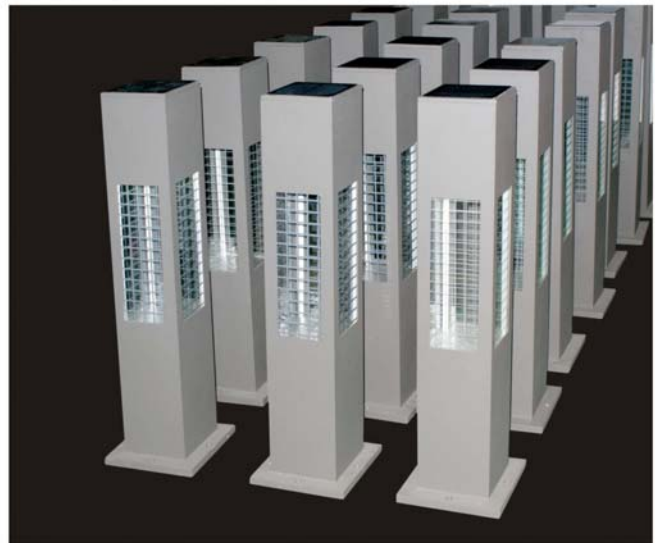

Q L Enterprises, Inc.

2865 N Berkeley Lake Road NW, Suite 2, Duluth, GA 30096

Tel.: (678)957-1187 Fax: (678)957-1159 email: sales@geosolution.com

Solar Lawn Lamp GK-CP41B

Model	GK-CP41B
Solar Panel	Monocrystal 2.5W
LED	Ø5, 12/24 pcs LED
Light Color	White/Warm White
Lumen	144LM
Battery	6V/4Ah
Lamp Size	230x220x800mm
Housing	Casting Aluminum
Finish	Silver Grey
Mounting	Embedded, Surface Mounted
Anchorage	Anchor base with stainless steel screws
Operation	
Operation Time	12 hrs
Solar Deprivation Limit	4 days
On/Off	Photo Sensor
Switch Level	30 Lux
Temperature	-40°C to +80°C
Protection	IP65

Solar Lawn Lamps

www.geokingsolar.com

Solar Lawn Lamp GK-CP48

Model	GK-CP48
Solar Panel	Monocrystal 2.5W
LED	Ø5, 12/24 pcs LED
Light Color	White/Warm White
Lumen	144LM
Battery	6V/4Ah
Lamp Size	215x215x600mm 215x215x800mm
Housing	Casting Aluminum
Finish	Silver Grey
Mounting	Embedded, Surface Mounted
Anchorage	Anchor base with stainless steel screws
Operation	
Operation Time	12 hrs
Solar Deprivation Limit	4 days
On/Off	Photo Sensor
Switch Level	30 Lux
Temperature	-40°C to +80°C
Protection	IP65

Model	GK-CP80
Solar Panel	Monocrystal 2.5W
LED	Ø5, 12/24 pcs LED
Light Color	White/Warm White
Lumen	144LM
Battery	6V/4Ah
Lamp Size	215x215x800mm
Housing	Casting Aluminum
Finish	Silver Grey
Mounting	Embedded, Surface Mounted
Anchorage	Anchor base with stainless steel screws
Operation	
Operation Time	12 hrs
Solar Deprivation Limit	4 days
On/Off	Photo Sensor
Switch Level	30 Lux
Temperature	-40°C to +80°C
Protection	IP65

Model	GK-CP83
Solar Panel	Monocrystal 2.5W
LED	Ø5, 12/24 pcs LED
Light Color	White/Warm White
Lumen	144LM
Battery	6V/4Ah
Lamp Size	240x240x600mm
Housing	Casting Aluminum
Finish	Silver Grey
Mounting	Embedded, Surface Mounted
Anchorage	Anchor base with stainless steel screws
Operation	
Operation Time	12 hrs
Solar Deprivation Limit	4 days
On/Off	Photo Sensor
Switch Level	30 Lux
Temperature	-40°C to +80°C
Protection	IP65