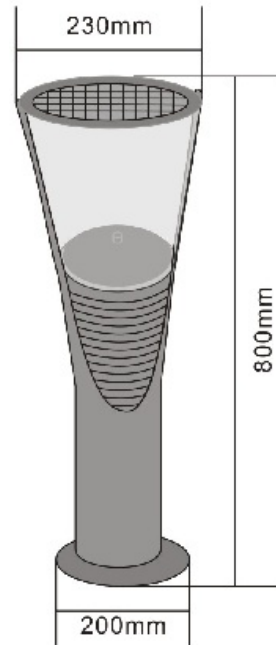

Solar Lawn Lamp GK-CP41B