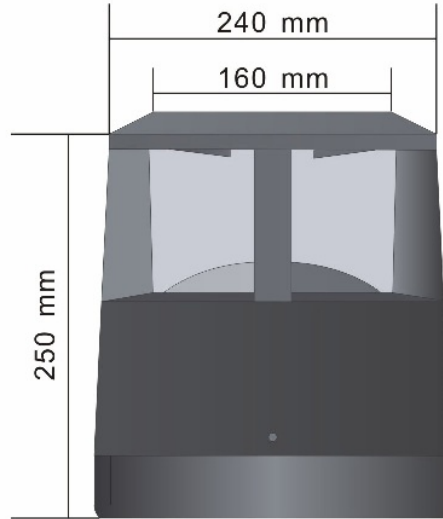

Solar Lawm Lamp GK-CP46

Model	GK-CP46
Solar Panel	Monocrystal 2.5W
LED	Ø5, 12/24 pcs LED
Light Color	White/Warm White
Lumen	144LM
Battery	6V/4Ah
Lamp Size	250x240mm
Housing	Aluminum
Finish	Silver Grey
Mounting	Embedded, Surface Mounted
Anchorage	Anchor base with stainless steel screws
Operation	
Operation Time	12 hrs
Solar Deprivation Limit	4 days
On/Off	Photo Sensor
Switch Level	30 Lux
Temperature	-40°C to +80°C