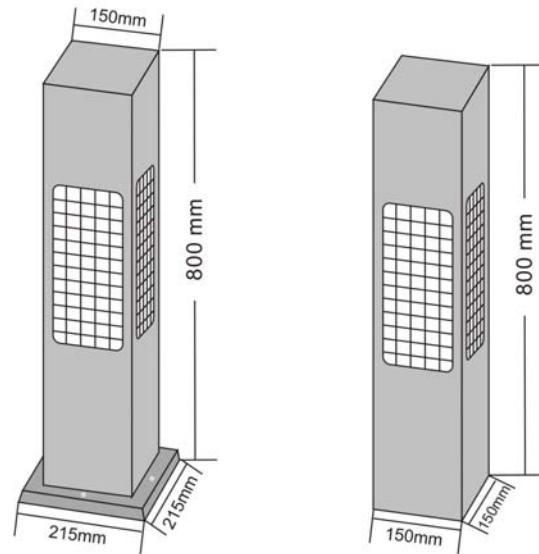

Solar Lawn Lamps

www.geokingsolar.com